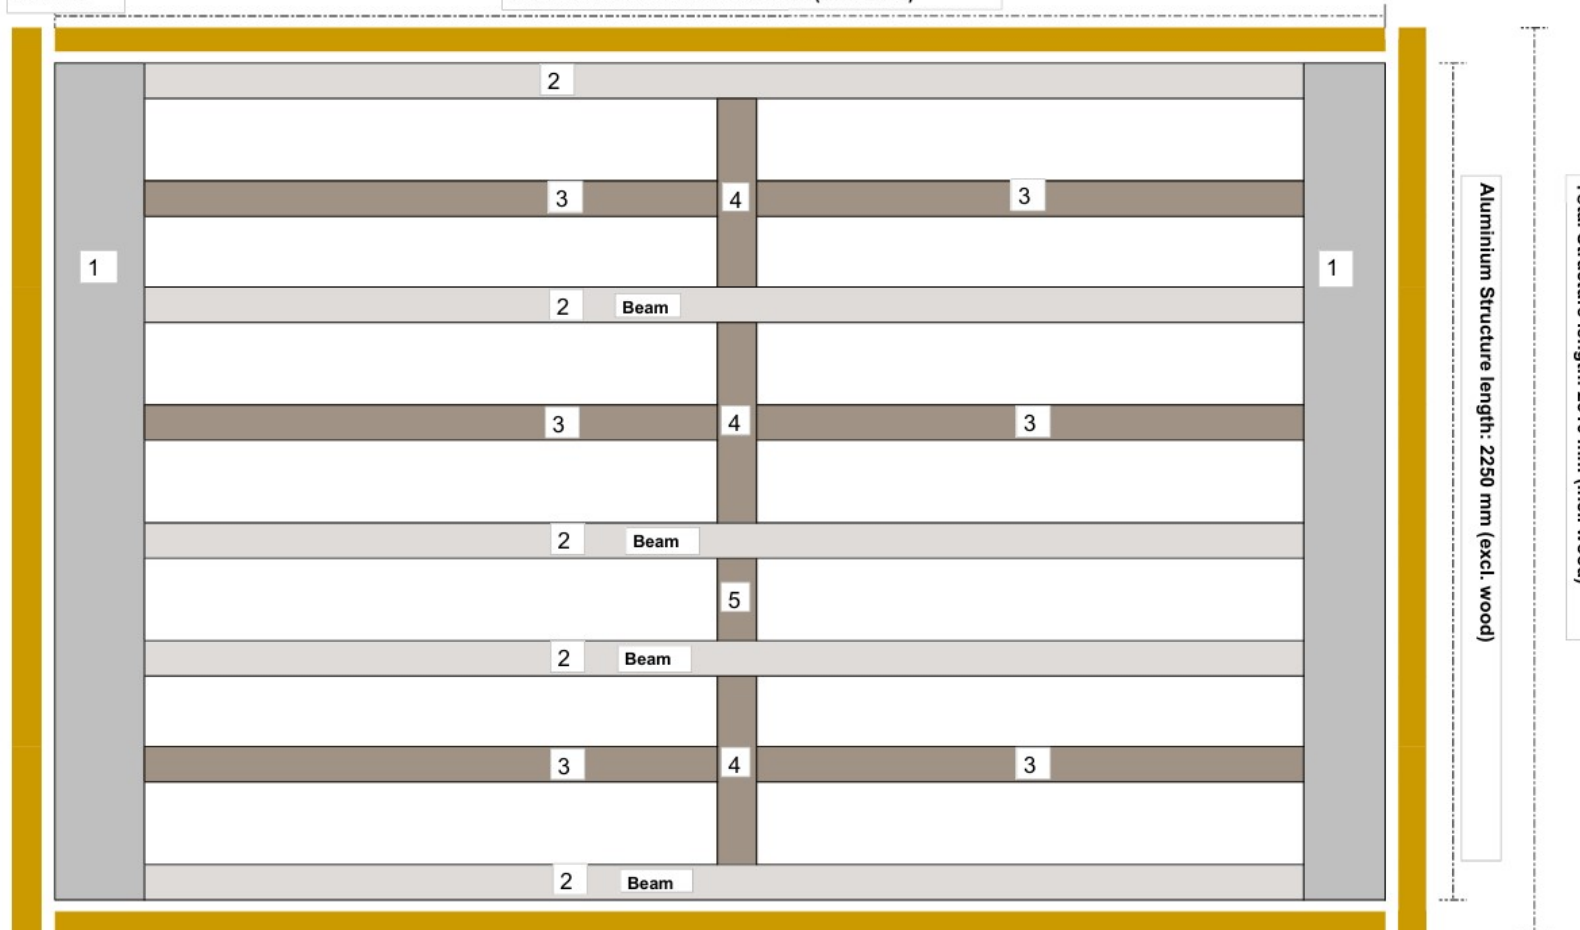

SAFETY ON TOP

SPA Cover

Medium

Fits a SPA up to size 220 x 220 cm.

Assembly kit

TOPVIEW

Aluminium structure width: 2390 mm (excl. wood)

Size information

POOLDECK

SAFETY ON TOP

SPA Cover

Small ← Fits SPA up to 190 x 190 cm

Medium ← Fits SPA up to 220 x 220 cm

Large ← Fits SPA up to 245 x 245 cm

Other sizes available on request at
POOLDECK.DK

<https://pooldeck.dk/en/request-offer>