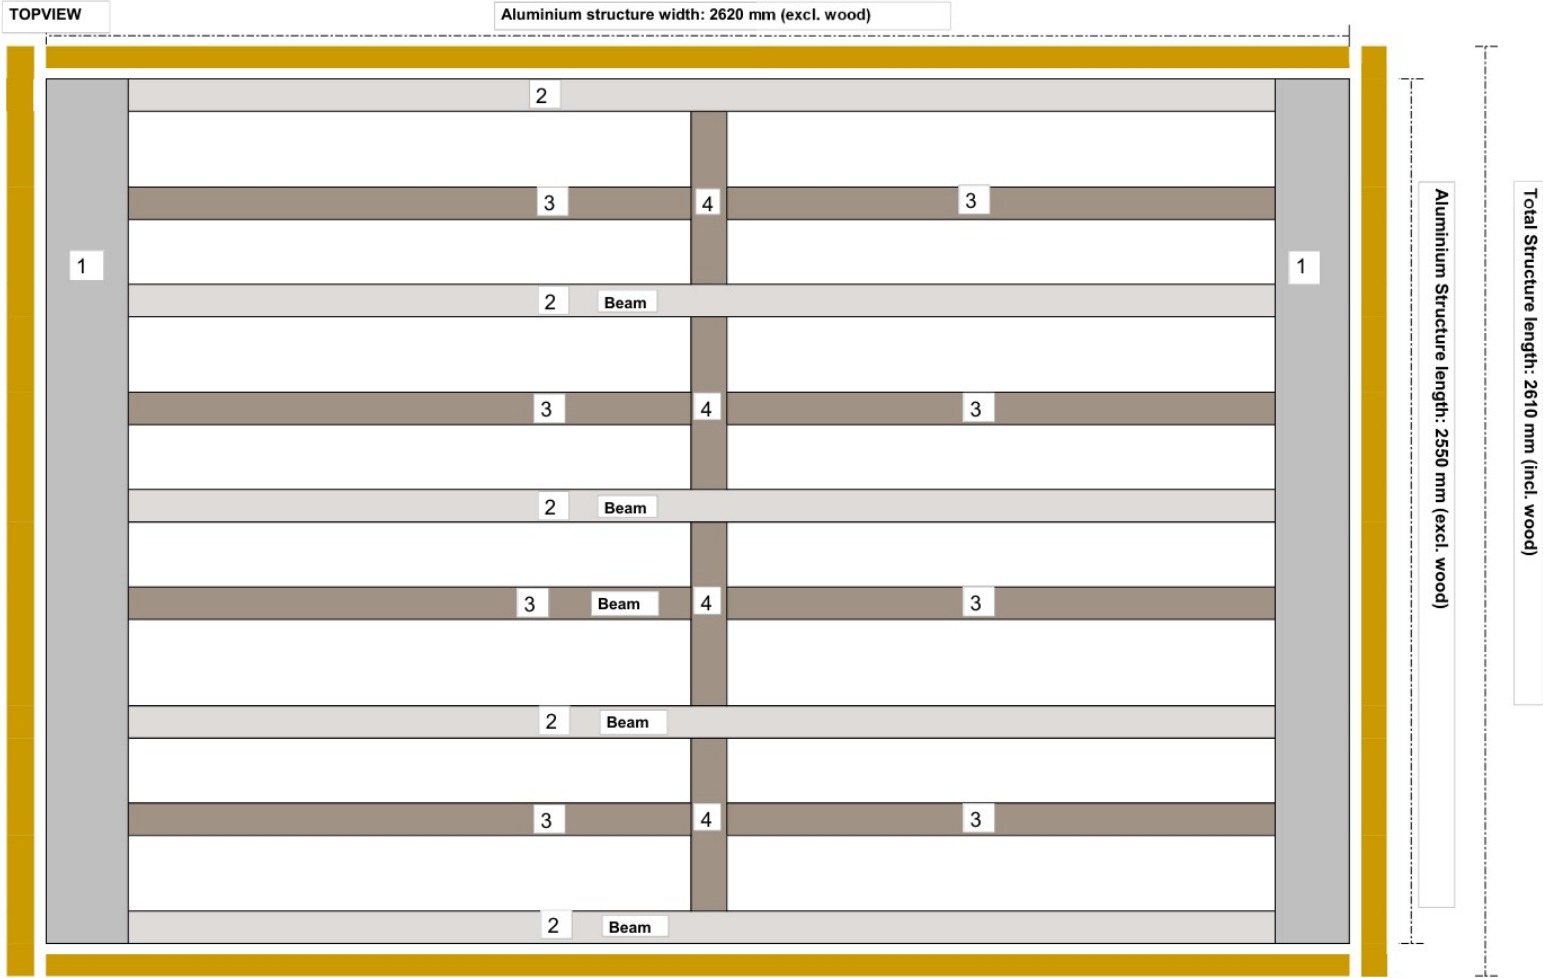

SPA Cover

➔ Large
Fits a SPA up to size 245 x 245 cm.

Assembly kit

Size information

SPA Cover

➔ Large
Fits a SPA up to size 245 x 245 cm.

Assembly kit

Size information

POOLDECK

SAFETY ON TOP

SPA Cover

Small ← Fits SPA up to 190 x 190 cm

Medium ← Fits SPA up to 220 x 220 cm

Large ← Fits SPA up to 245 x 245 cm

Other sizes available on request at
POOLDECK.DK

<https://pooldeck.dk/en/request-offer>