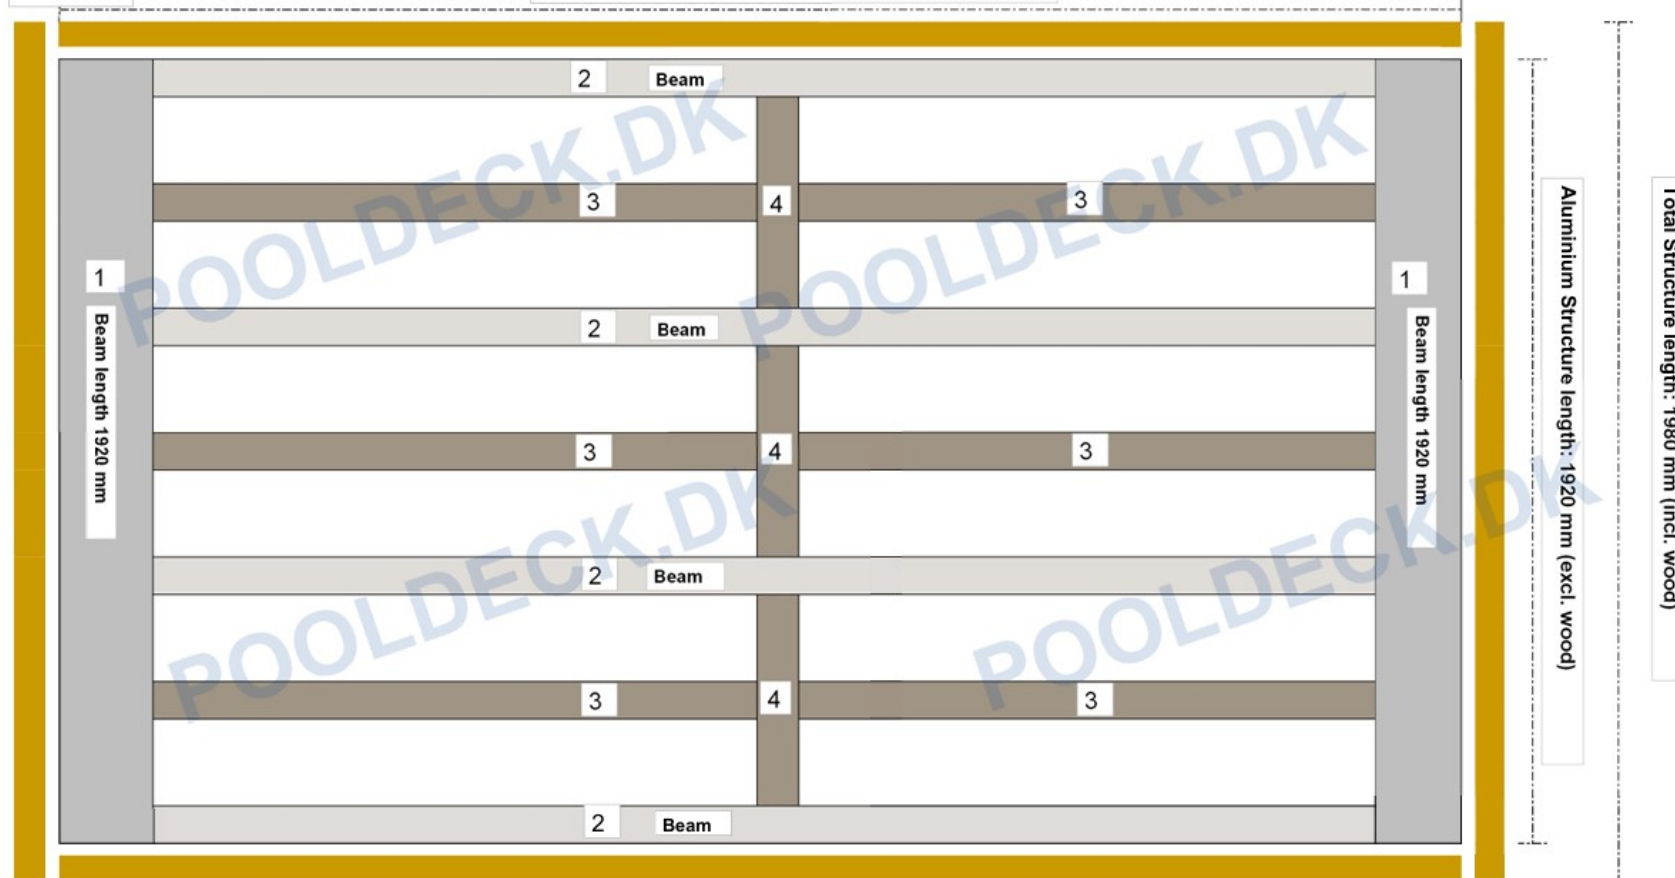

SPA Cover

Small
Medium
Large

Assembly kit

Above ground

Under ground

Size information

SPA Cover

→ Small
Fits a SPA up to size 190 x 190 cm.

Assembly kit

Size information

POOLDECK

SAFETY ON TOP

SPA Cover

Small

Fits a SPA up to size 190 x 190 cm.

Assembly kit

TOPVIEW

Aluminium structure width: 2070 mm (excl. wood)

Size information

SPA Cover

➔ Medium
Fits a SPA up to size 220 x 220 cm.

Assembly kit

Size information

POOLDECK

SAFETY ON TOP

SPA Cover

Medium

Fits a SPA up to size 220 x 220 cm.

Assembly kit

TOPVIEW

Aluminium structure width: 2390 mm (excl. wood)

Size information