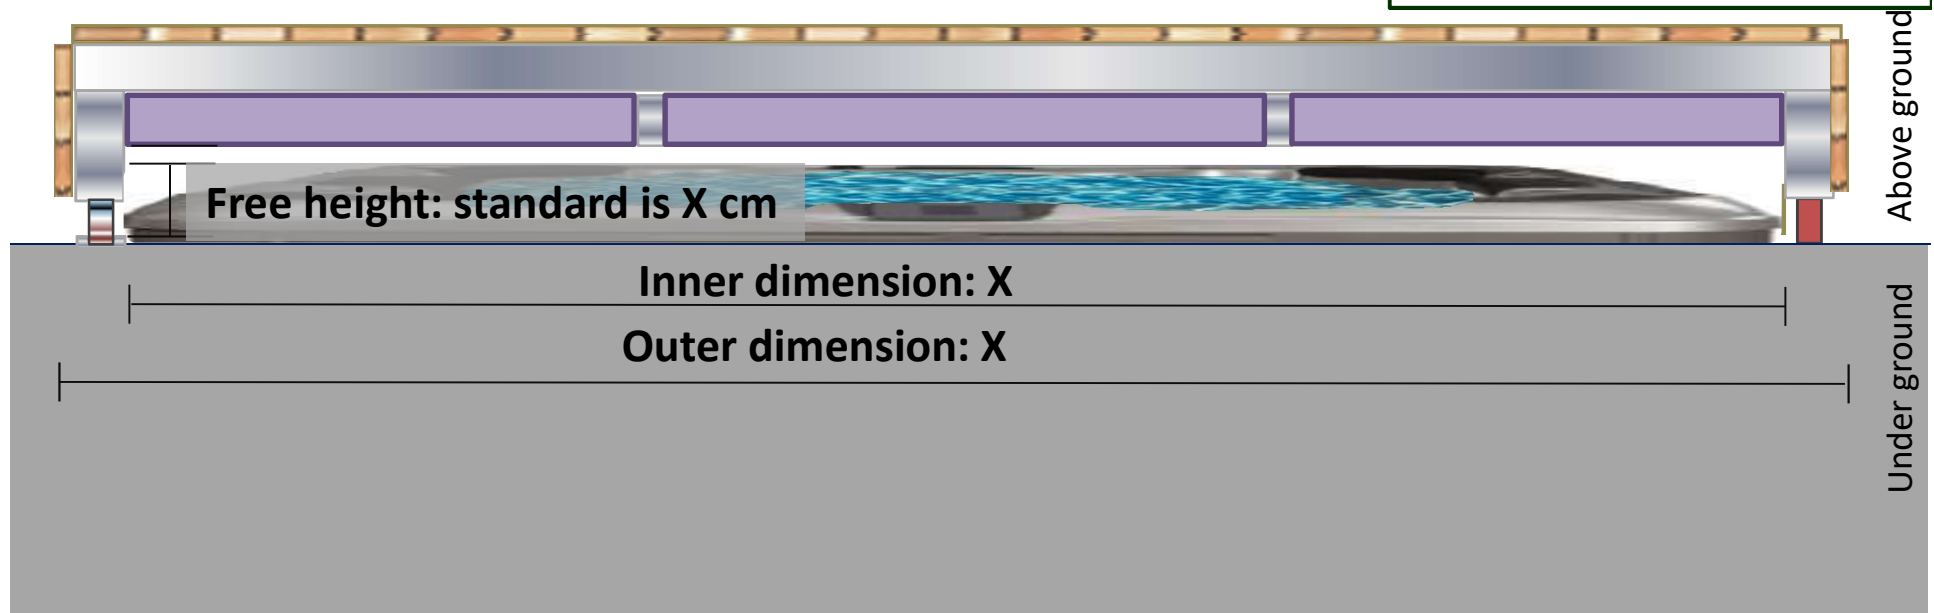

POOLDECK

SAFETY ON TOP

SPA Cover

Small ← Fits SPA up to 190 x 190 cm

Medium ← Fits SPA up to 220 x 220 cm

Large ← Fits SPA up to 245 x 245 cm

Other sizes available on request at
POOLDECK.DK

<https://pooldeck.dk/en/request-offer>

or send a mail: info@pooldeck.dk

Size information