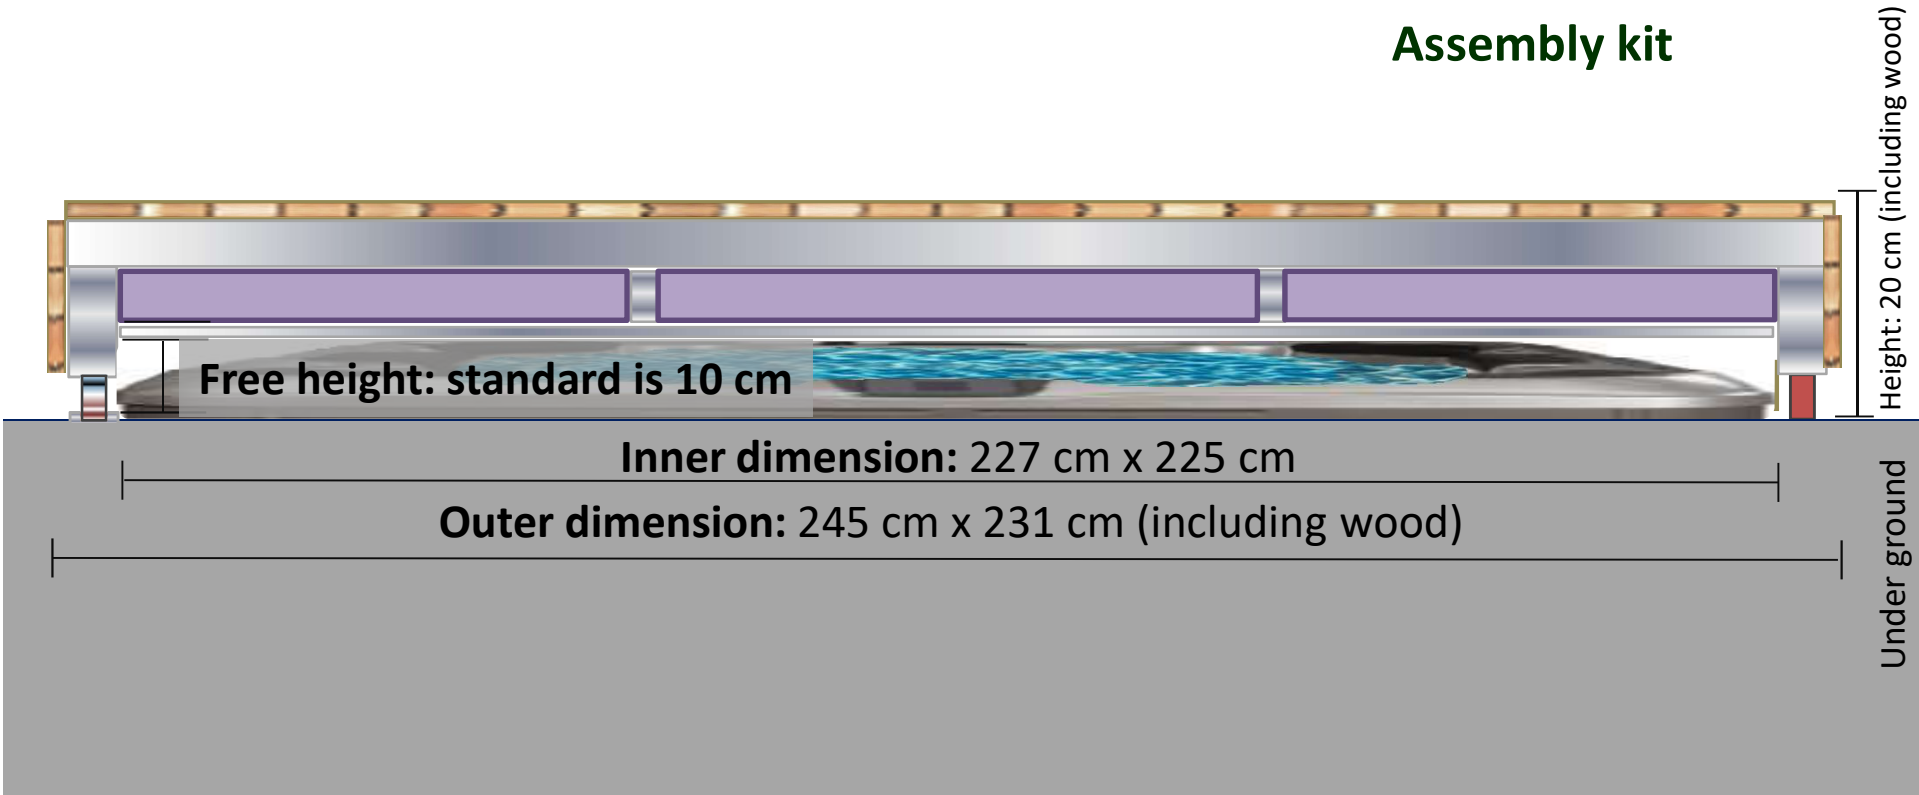

Assembly kit

Size information

POOLDECK

SAFETY ON TOP

SPA Cover

Small

Fits a SPA up to size 190 x 190 cm.

Assembly kit

TOPVIEW

Aluminium structure width: 2070 mm (excl. wood)

Size information

SPA Cover

➔ Medium
Fits a SPA up to size 220 x 220 cm.

Assembly kit

Size information

POOLDECK

SAFETY ON TOP

SPA Cover

Medium

Fits a SPA up to size 220 x 220 cm.

Assembly kit

TOPVIEW

Aluminium structure width: 2390 mm (excl. wood)

Size information