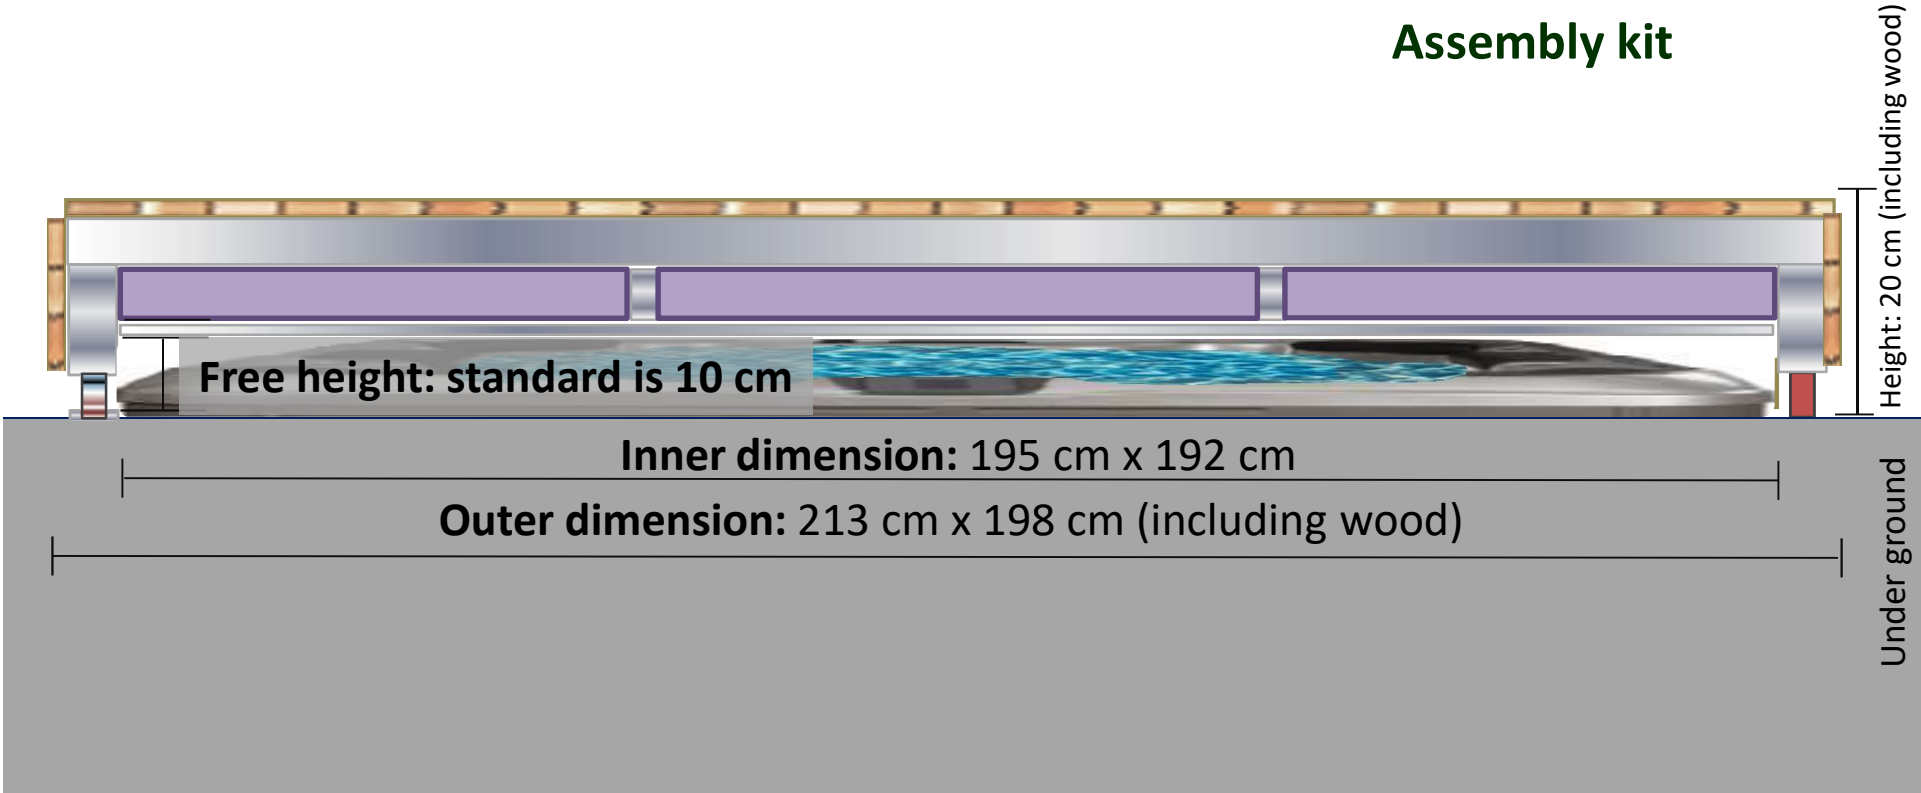

SPA Cover

Small
Medium
Large

Assembly kit

Above ground

Under ground

Size information

SPA Cover

→ Small
Fits a SPA up to size 190 x 190 cm.

Assembly kit

Size information

POOLDECK

SAFETY ON TOP

SPA Cover

Small

Fits a SPA up to size 190 x 190 cm.

Assembly kit

TOPVIEW

Aluminium structure width: 2070 mm (excl. wood)

Size information

SPA Cover

➔ Medium
Fits a SPA up to size 220 x 220 cm.

Assembly kit

Size information

POOLDECK

SAFETY ON TOP

SPA Cover

Medium

Fits a SPA up to size 220 x 220 cm.

Assembly kit

TOPVIEW

Aluminium structure width: 2390 mm (excl. wood)

Size information