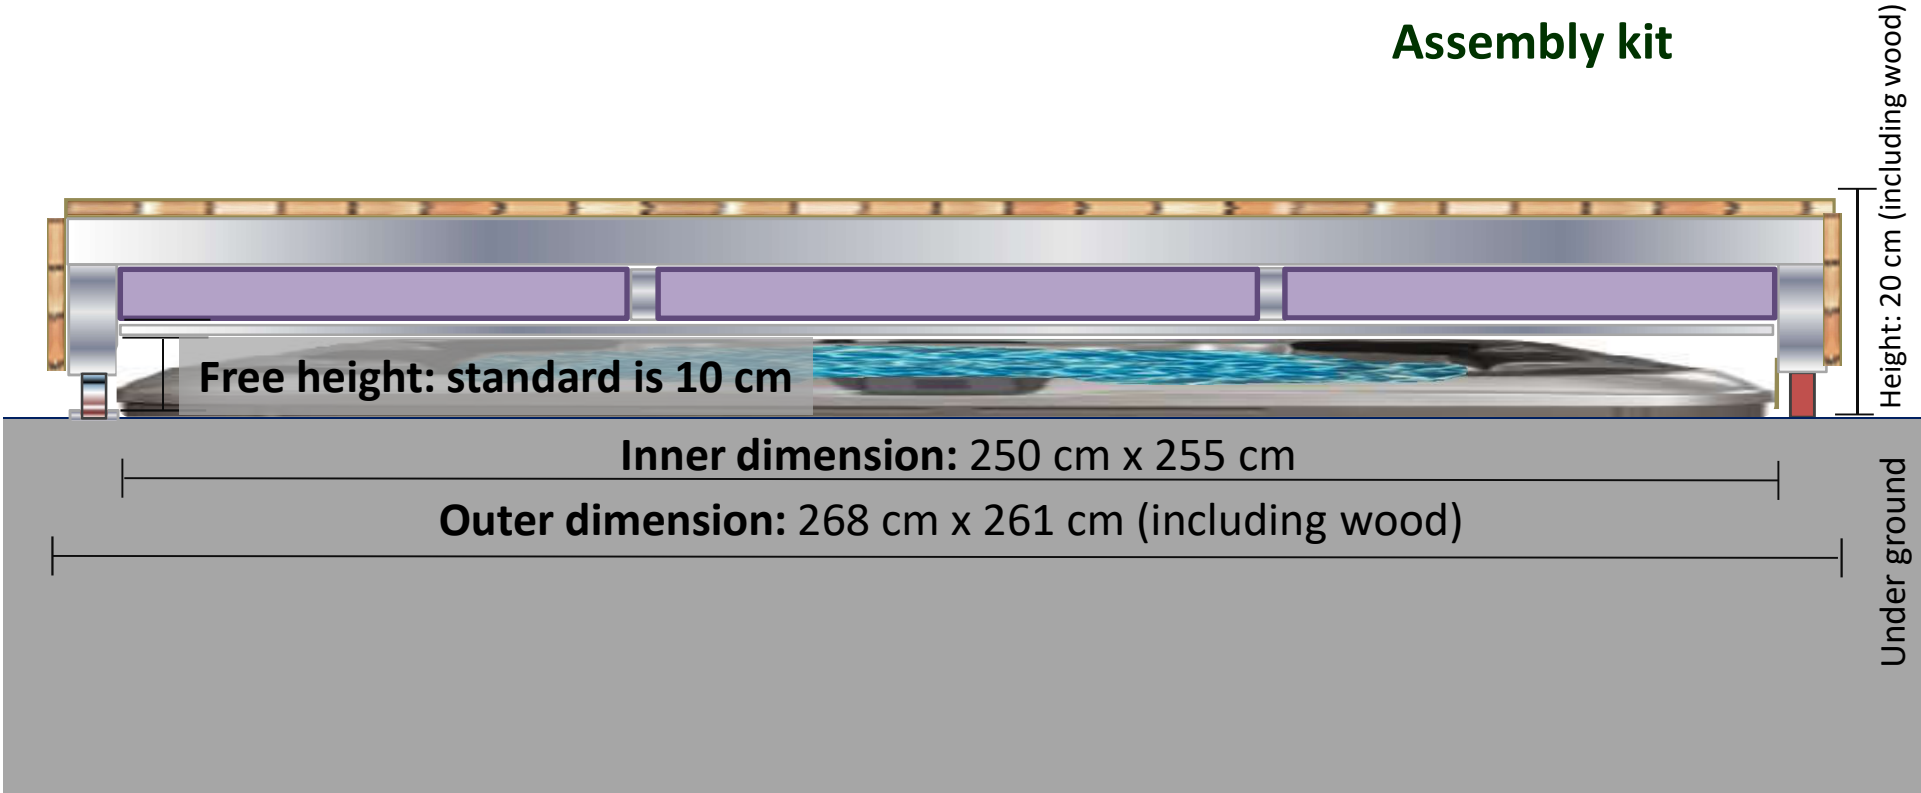

TOPVIEW

Aluminium structure width: 2070 mm (excl. wood)

Size information

SPA Cover

➔ Medium
Fits a SPA up to size 220 x 220 cm.

Assembly kit

Size information

POOLDECK

SAFETY ON TOP

SPA Cover

Medium

Fits a SPA up to size 220 x 220 cm.

Assembly kit

TOPVIEW

Aluminium structure width: 2390 mm (excl. wood)

Size information

SPA Cover

➔ Large
Fits a SPA up to size 245 x 245 cm.

Assembly kit

Size information

SPA Cover

➔ Large
Fits a SPA up to size 245 x 245 cm.

Assembly kit

Size information

POOLDECK

SAFETY ON TOP

SPA Cover

Small ← Fits SPA up to 190 x 190 cm

Medium ← Fits SPA up to 220 x 220 cm

Large ← Fits SPA up to 245 x 245 cm

Other sizes available on request at
POOLDECK.DK

<https://pooldeck.dk/en/request-offer>