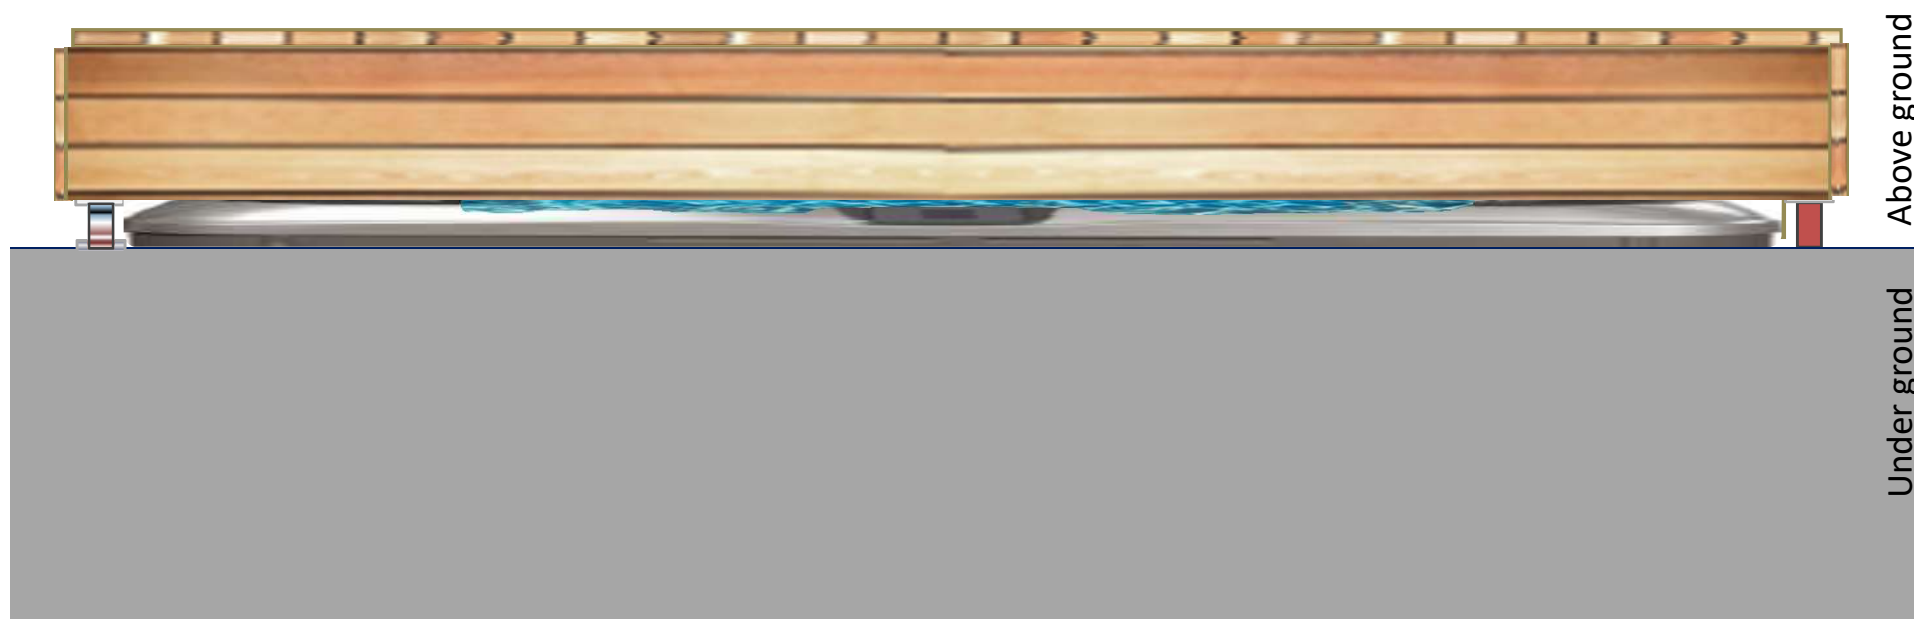

POOLDECK

SAFETY ON TOP

SPA Cover

Small
Medium
Large

Assembly kit

Size information

POOLDECK

SAFETY ON TOP

SPA Cover

Small
Medium
Large

Assembly kit

Above ground

Under ground

Size information

SPA Cover

→ Small
Fits a SPA up to size 190 x 190 cm.

Assembly kit

Size information

POOLDECK

SAFETY ON TOP

SPA Cover

Small

Fits a SPA up to size 190 x 190 cm.

Assembly kit

POOLDECK

SAFETY ON TOP

SPA Cover

Small ← Fits SPA up to 190 x 190 cm

Medium ← Fits SPA up to 220 x 220 cm

Large ← Fits SPA up to 245 x 245 cm

Other sizes available on request at
POOLDECK.DK

<https://pooldeck.dk/en/request-offer>