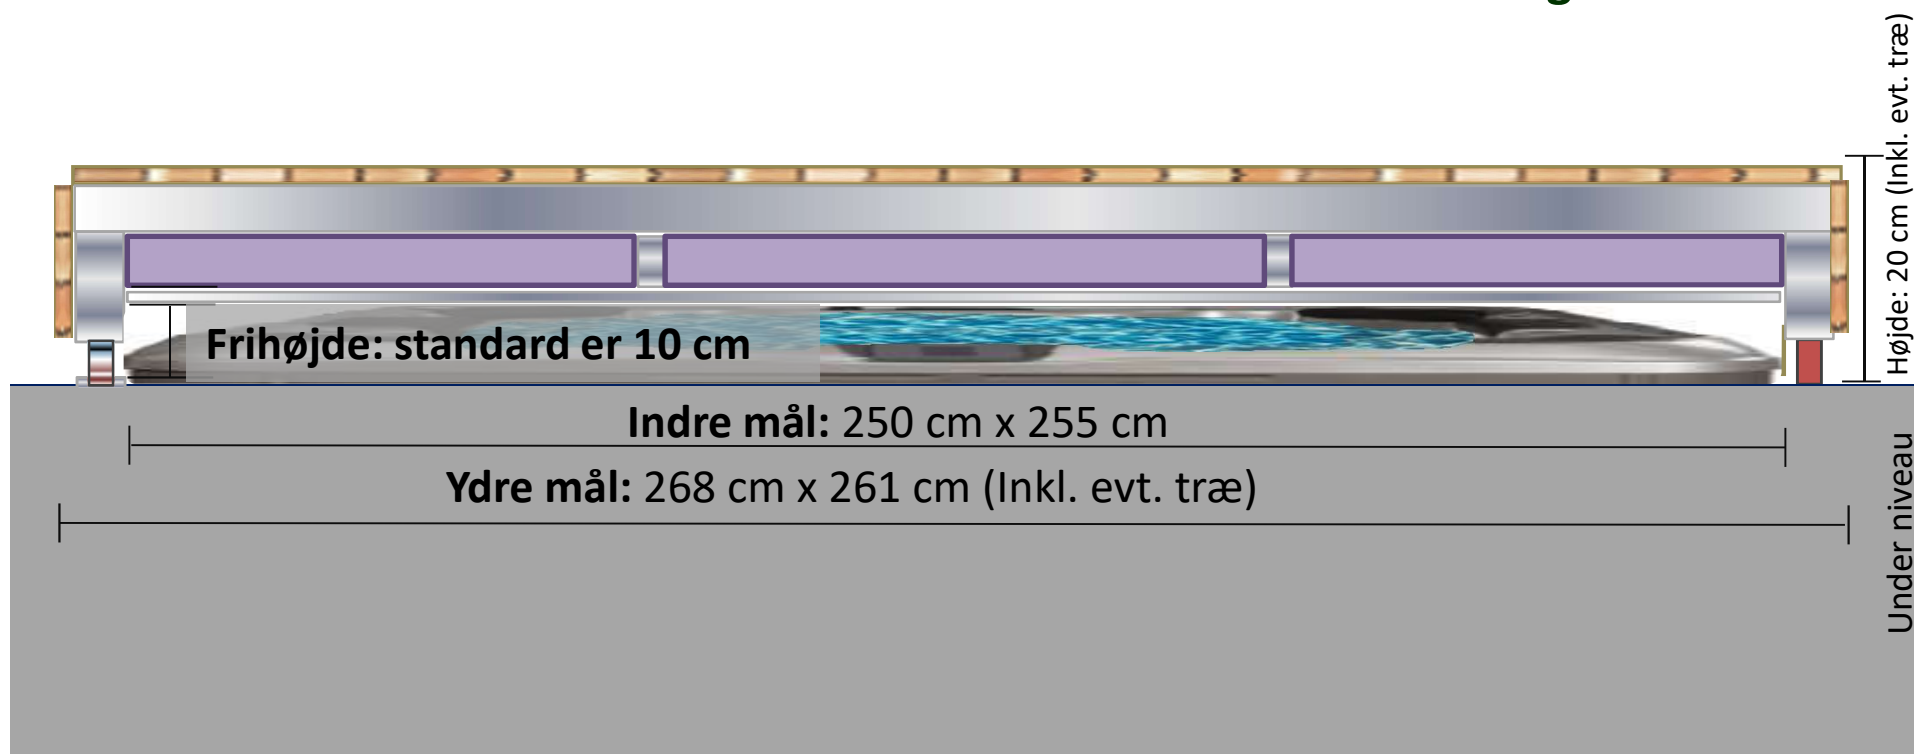

POOLDECK

SAFETY ON TOP

SPA Cover

Large

Passer til SPA op til 245 x 245 cm.

Montagesæt

Størrelse info